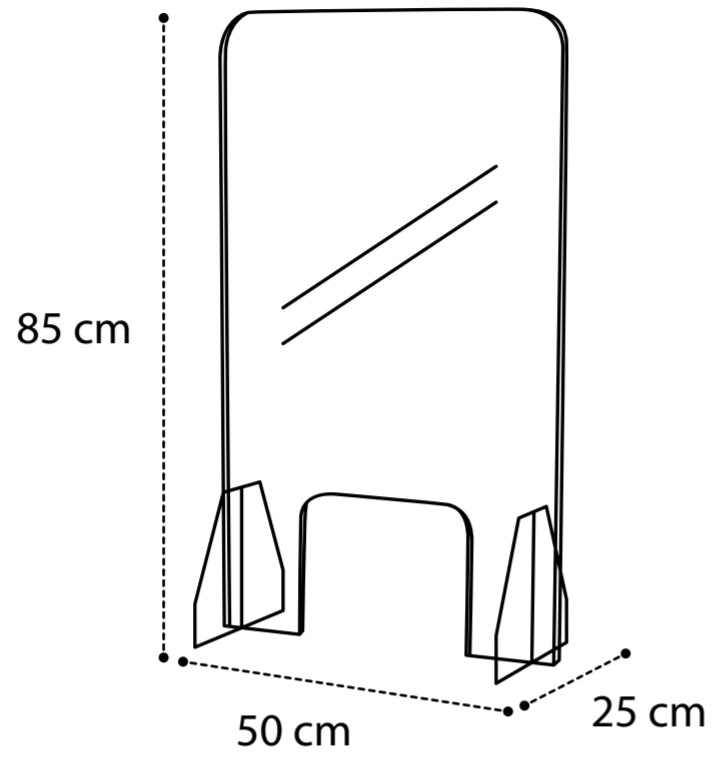

Ref: COV-ES5081

Ventana inferior
lower window
25 x 20 cm

Ref: COV-ES7084

Ventana inferior
lower window
25 x 20 cm

Ref: COV-ES8470

Ventana inferior
lower window
25 x 20 cm